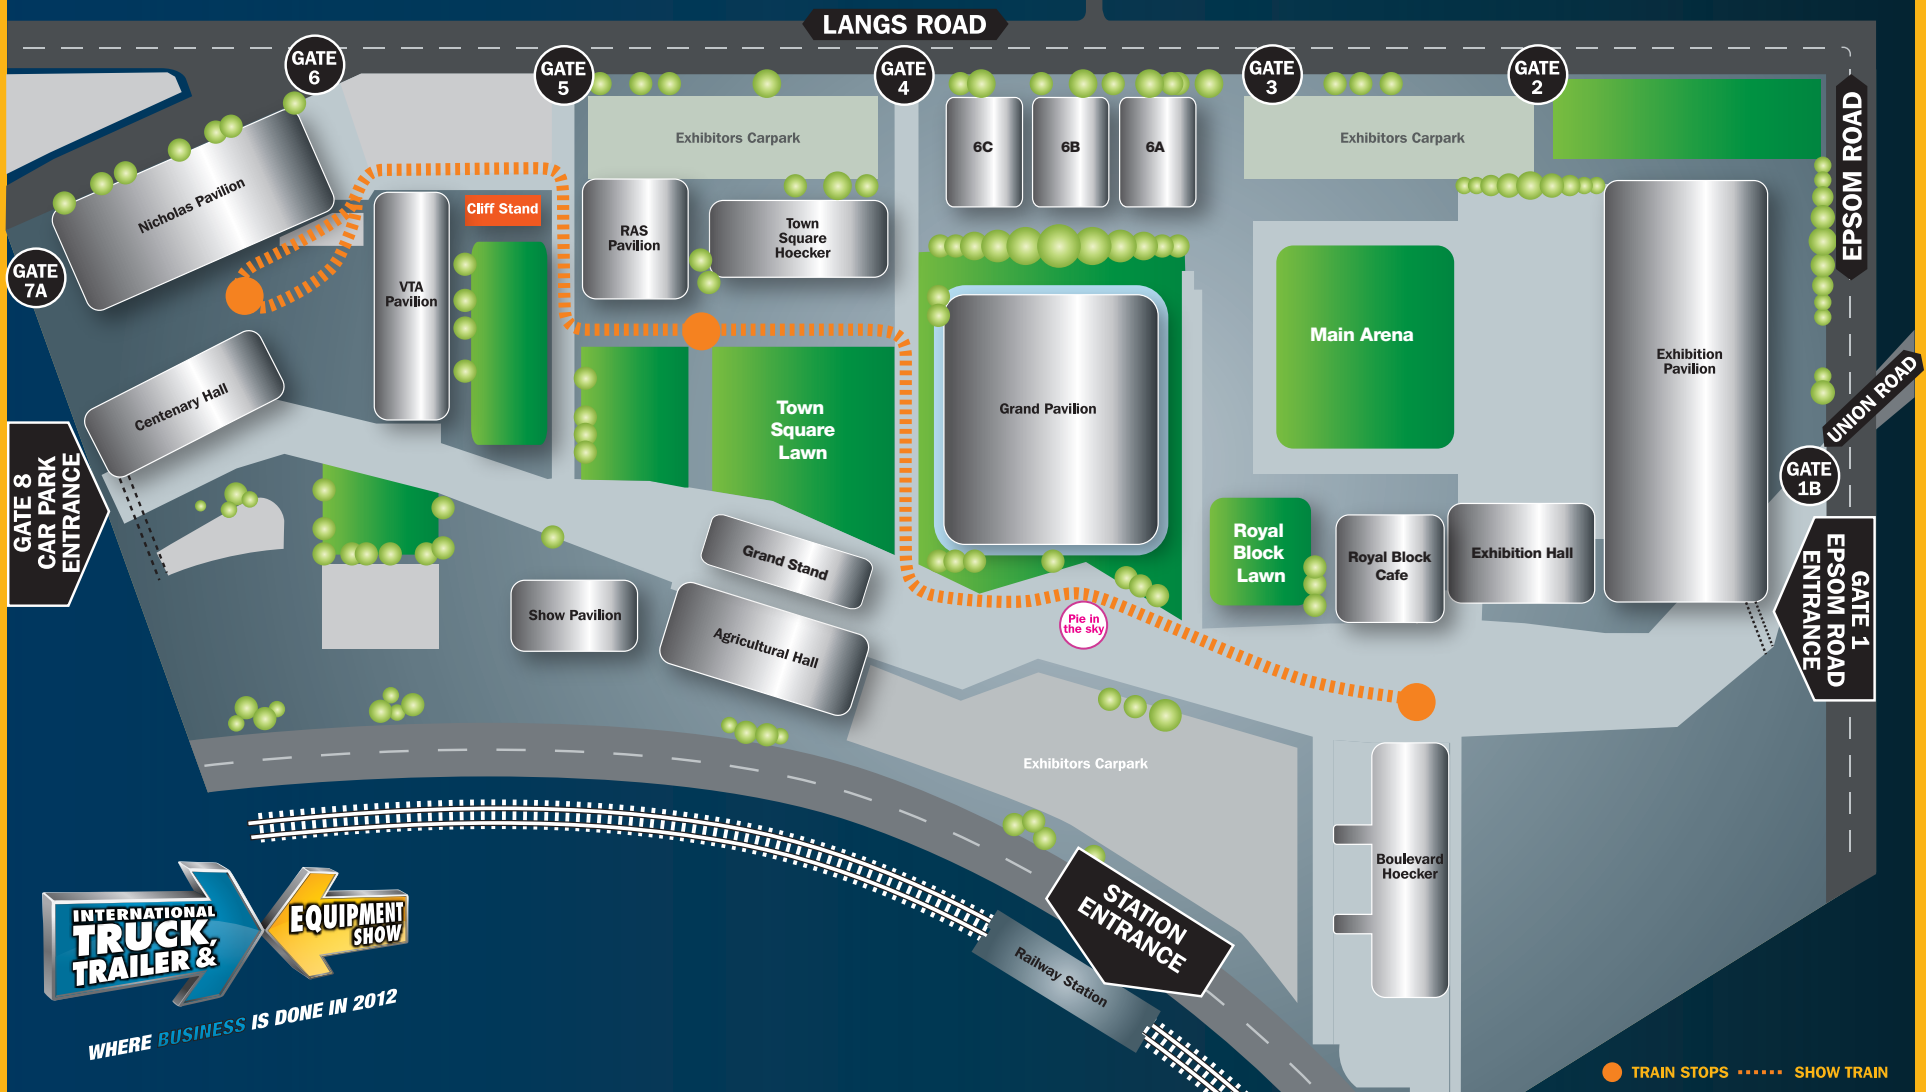

2012 INTERNATIONAL TRUCK, TRAILER & EQUIPMENT SHOW

WHERE BUSINESS IS DONE IN 2012

Melbourne Showgrounds
March 15th-17th 2012